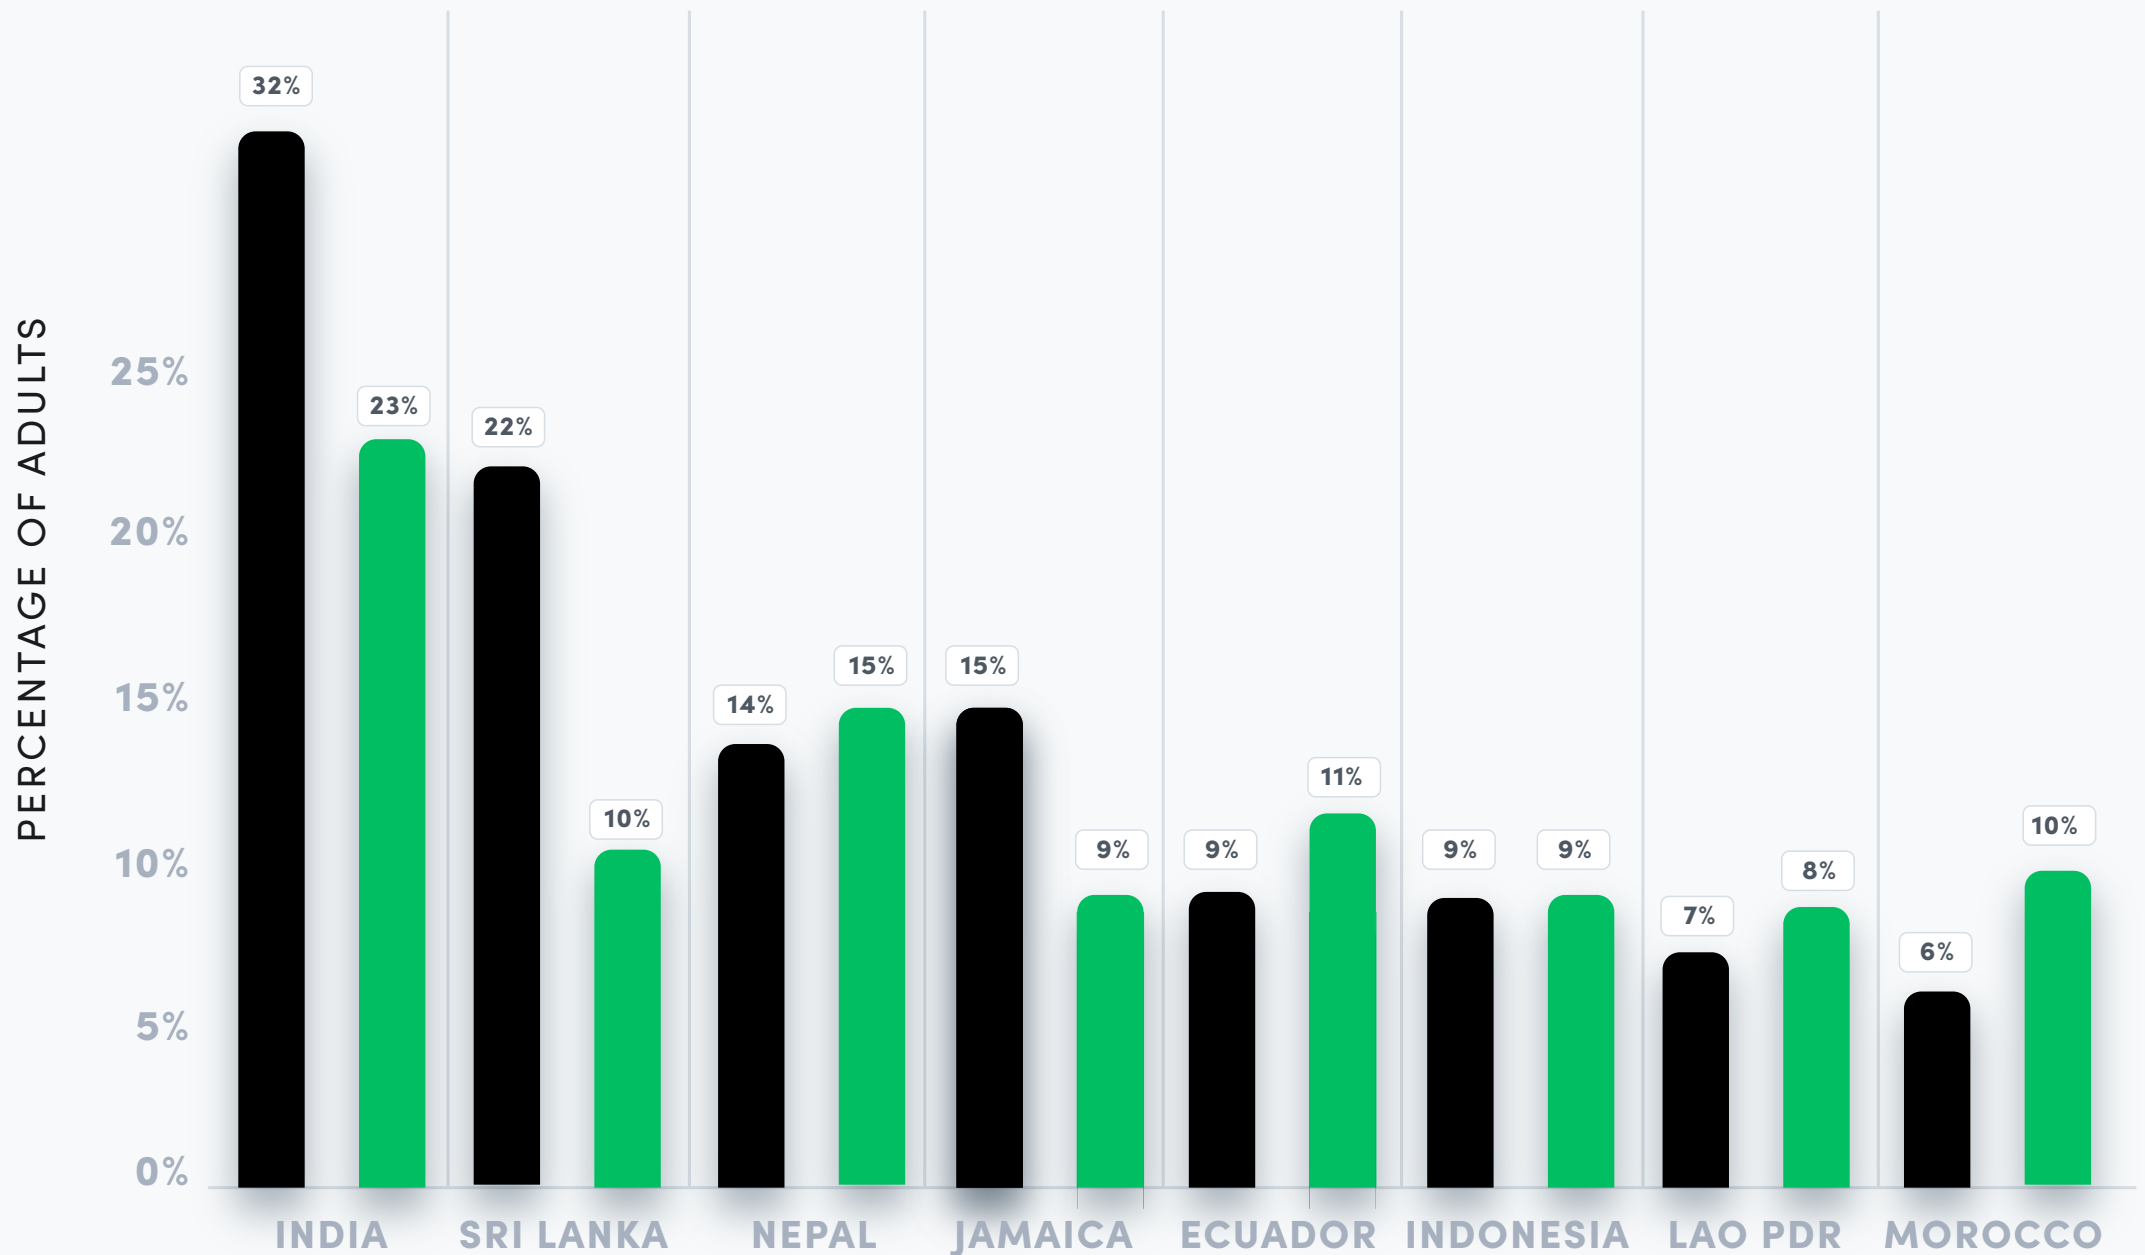

TOP 8 COUNTRIES WITH INACTIVE ACCOUNTS

MEASURE NAMES

■ Has an inactive account, female (%age 15+)

■ Has an inactive account, male (%age 15+)